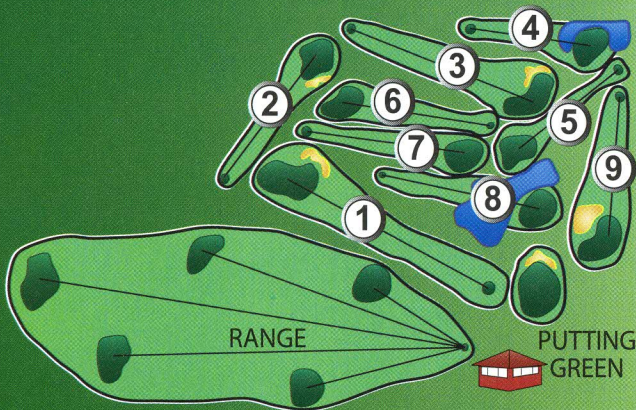

Local Rules:

- Driving Range is out of bounds
- Please keep pull and push carts 10 feet from the greens & tees
- Repair ball marks & replace divots
- This is a walking course, no carts allowed
- Please allow green to clear before teeing off
- Please fill divots on tees with sand/seed mix
- Service animals welcome - General pets Not allowed
- No foul language. Play safely & have fun

Pebble Ponds Golf Course
4035 N 2300 E.
Filer, ID 83328
208-326-3333

Bring in your filled out scorecard for
10% off food and beverage

*Offer only good for date on card. No cash value. Not good with any other offer.

HOLE	1	2	3	4	5	6	7	8	9	IN	HCP	NET
WHITE	160	95	125	90	100	100	95	105	130	1000		
RED	135	70	105	70	65	80	75	80	80	760		
PAR	3	3	3	3	3	3	3	3	3	27		
+/-												
HANDICAP	6	9	8	2	7	4	3	1	5			